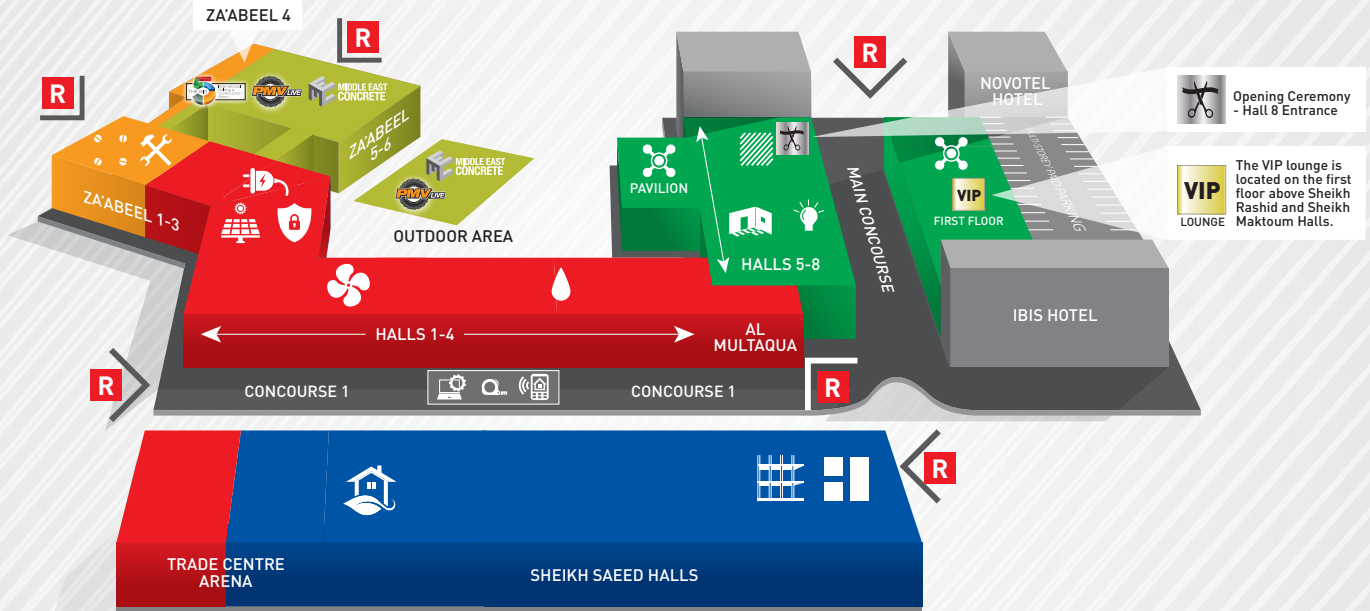

# NEW FLOOR PLAN LAYOUT 2016

**MEP Services**

- Heating, Ventilation, Air Conditioning (HVAC)
- Plumbing & Water Technology
- Electrical Systems
- Security & Fire Protection
- Solar Energy

**Building Interiors & Finishes**